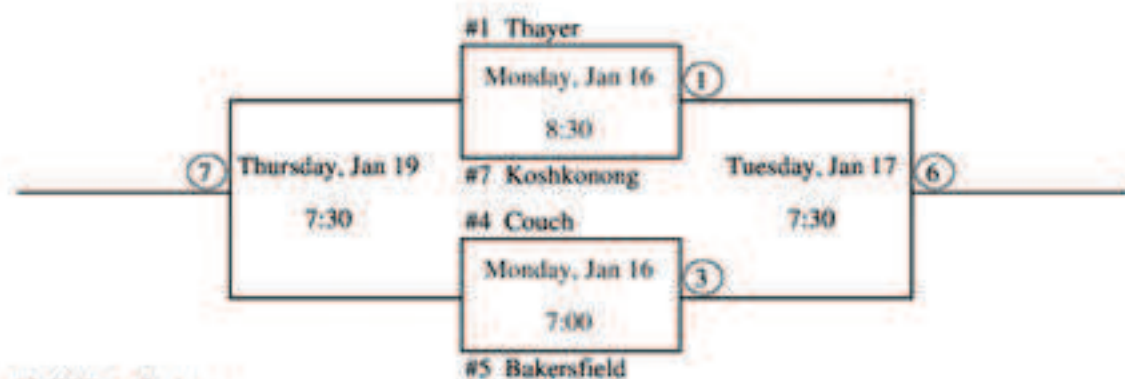

# Thayer Winter Classic - Allen Supported Living Tournament

#3 Willow Springs

#6 Cabool

#2 Houston

#6 Cabool

#2 Houston

#3 Willow Springs

Winner (7)

#3 Pool Play

Loser (6)

#2 Pool Play

Winner (6)

Winner Pool Play

## Tie Breaker:

- 1) Head to Head
- 2) Points Allowed
- 3) Points vs Opponents up to 15